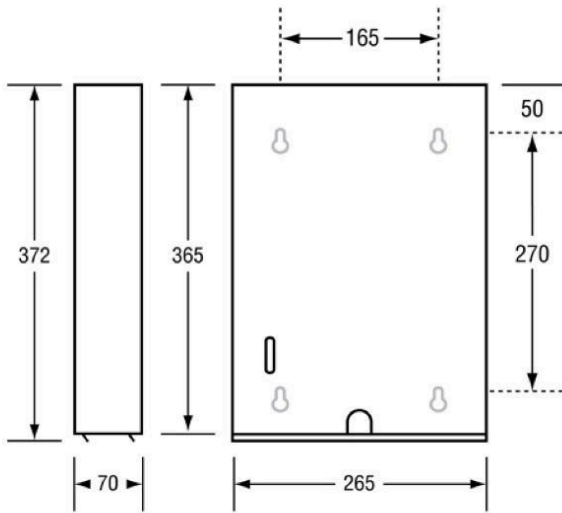

Metlam ML727SS_MKII Paper Towel Dispenser - Satin Stainless Steel
Scan to view online and for additional product information , or call us on **1800 555 600**.

Print Date: 27/4/24