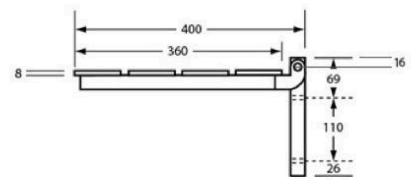

Material

304 grade Stainless Steel frame
13mmT White Compact Laminate Single Piece Seat with Black Edging & Drainage Slots

Finish

White Company Laminate Seat
Satin Stainless Steel Frame

Measurements

960mm L x 205mm H x 400mm

* This unit is accessible compliant when installed in accordance with AS1428.1. guidelines.

SPECIFICATION

MPN	ML991_CL
Brand	Metlam
Product Width	960mm
Product Warranty	1 Year
Product Height	205mm
Projection or Length	400mm
Product Finish or Colour	White / Satin Stainless (WHT) (SSS)
Product Material	304 Stainless Steel, Compact Laminate
AS1428.1 Compliant	Yes
Fixing	Visible Fixed
Open Projection	400mm
Closed Projection	55mm
Blocking Required	Yes

Metlam ML 991 CL Folding Shower Seat - 960mm x 400mm d

Scan to view online and for additional product information , or call us on **1800 555 600**.

Print Date: 21/5/25

Max Door Weight 150kg
Number of Brackets 3

ADDITIONAL IMAGES

25mm² Stainless Steel Tubing Frame

Metlam ML 991 CL Folding Shower Seat - 960mm x 400mm d
Scan to view online and for additional product information , or call us on **1800 555 600**.

Print Date: 21/5/25