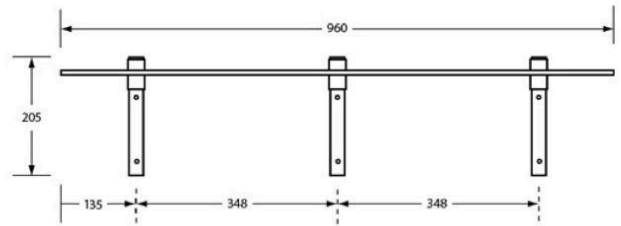

Material

304 grade Stainless Steel frame
13mmT White Compact Laminate Single Piece Seat with Black Edging & Drainage Slots

Finish

White Company Laminate Seat
Satin Stainless Steel Frame

Measurements

960mm L x 205mm H x 400mm

* This unit is accessible compliant when installed in accordance with AS1428.1. guidelines.

SPECIFICATION

MPN	ML991_CL
Brand	Metlam
Product Width	960mm
Product Warranty	1 Year
Product Height	205mm
Projection or Length	400mm
Product Finish or Colour	White / Satin Stainless (WHT) (SSS)
Product Material	304 Stainless Steel, Compact Laminate
AS1428.1 Compliant	Yes
Fixing	Visible Fixed
Open Projection	400mm
Closed Projection	55mm
Blocking Required	Yes

Metlam ML 991 CL Folding Shower Seat - 960mm x 400mm d

Scan to view online and for additional product information , or call us on **1800 555 600**.

Print Date: 21/5/25

Max Door Weight 150kg
Number of Brackets 3

ADDITIONAL IMAGES

25mm² Stainless Steel Tubing Frame

Metlam ML 991 CL Folding Shower Seat - 960mm x 400mm d
Scan to view online and for additional product information , or call us on **1800 555 600**.

Print Date: 21/5/25