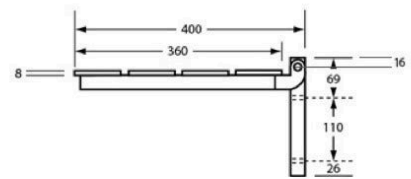

Material

304 grade Stainless Steel frame
13mmT White Compact Laminate Single Piece Seat with Black Edging & Drainage Slots

Finish

White Company Laminate Seat
Satin Stainless Steel Frame

Measurements

960mm L x 205mm H x 400mm

* This unit is accessible compliant when installed in accordance with AS1428.1. guidelines.

SPECIFICATION

MPN	ML991_CL
Brand	Metlam
Product Width	960mm
Product Height	205mm
Projection or Length	400mm
Product Finish or Colour	White / Satin Stainless (WHT) (SSS)
Product Material	304 Stainless Steel, Compact Laminate
AS1428.1 Compliant	Yes
Fixing	Visible Fixed
Open Projection	400mm
Closed Projection	55mm
Blocking Required	Yes
Max Door Weight	150kg

Metlam ML 991 CL Folding Shower Seat - 960mm x 400mm d

Scan to view online and for additional product information , or call us on **1800 555 600**.

Print Date: 26/4/24

Number of Brackets 3
Product Warranty 1 Year

ADDITIONAL IMAGES

25mm² Stainless Steel Tubing Frame

Metlam ML 991 CL Folding Shower Seat - 960mm x 400mm d
Scan to view online and for additional product information , or call us on **1800 555 600**.

Print Date: 26/4/24