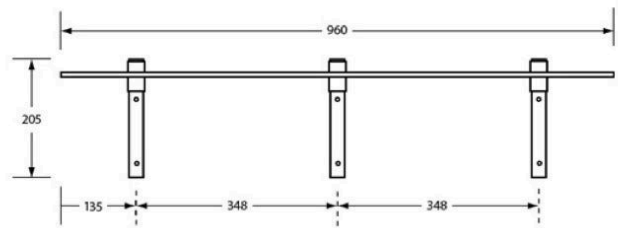

Material

304 grade Stainless Steel frame
13mmT White Compact Laminate Single Piece Seat with Black Edging & Drainage Slots

Finish

White Company Laminate Seat
Satin Stainless Steel Frame

Measurements

960mm L x 205mm H x 400mm

* This unit is accessible compliant when installed in accordance with AS1428.1. guidelines.

SPECIFICATION

MPN	ML991_CL
Brand	Metlam
Product Width	960mm
Product Height	205mm
Projection or Length	400mm
Product Finish or Colour	White / Satin Stainless (WHT) (SSS)
Product Material	304 Stainless Steel, Compact Laminate
AS1428.1 Compliant	Yes
Fixing	Visible Fixed
Open Projection	400mm
Closed Projection	55mm
Blocking Required	Yes
Max Door Weight	150kg

Metlam ML 991 CL Folding Shower Seat - 960mm x 400mm d

Scan to view online and for additional product information , or call us on **1800 555 600**.

Print Date: 26/4/24

Number of Brackets 3
Product Warranty 1 Year

ADDITIONAL IMAGES

25mm² Stainless Steel Tubing Frame

Metlam ML 991 CL Folding Shower Seat - 960mm x 400mm d
Scan to view online and for additional product information , or call us on **1800 555 600**.

Print Date: 26/4/24