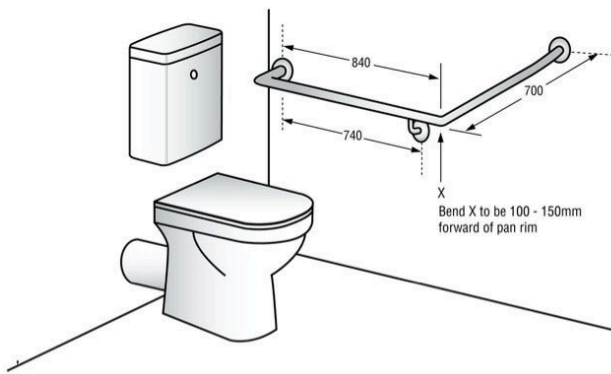

Fixing	Concealed Fixed
Horizontal Centre to Centre	840mm
Vertical Centre to Centre	700mm
Grab Rail Angle	30°
Mounting Plate Diameter	78mm
Blocking Required	Yes
Number of Brackets	3
Max Downward Force	1100Nm
Static Load	1100Nm
Orientation	Left Hand
Security Fixing	No
Product Warranty	1 Year

ADDITIONAL IMAGES

Metlam MLR101 Toilet Grab Rail - 30 Degree Angled - Left Hand - Satin Stainless Steel
Scan to view online and for additional product information , or call us on **1800 555 600**.

Print Date: 28/4/24