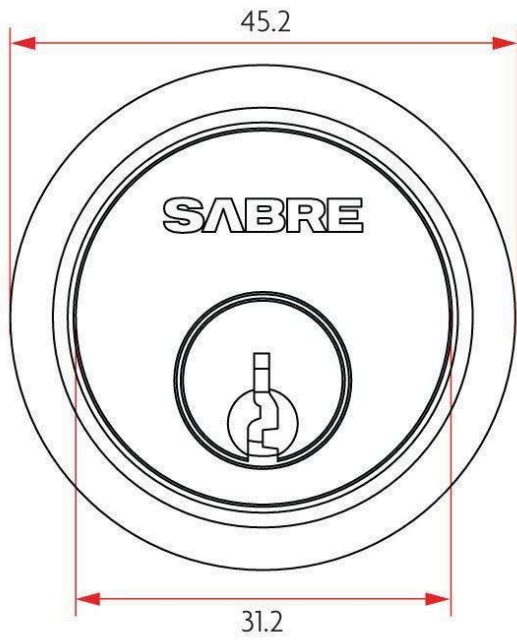

SABRE
ARCHITECTURAL

Sabre 201 Round Cylinder Keyed to KA1 - Black

SKU SAB-CYL201-KA1-BLK

MPNSAB-CYL201-KA1-BLK

DESCRIPTION

Sabre 201 Top Loaded Round Housing Black

6 Pin C4 Brass Cylinder
Pre-loaded with top pins and springs
10 year mechanical warranty
12 month finish warranty

SPECIFICATION

| | |
|---------------------------------|--------------------|
| MPN | SAB-CYL201-KA1-BLK |
| Brand | Sabre |
| Product Warranty | 10 Years |
| Product Diameter | 29mm |
| Product Length | 31.9mm |
| Product Finish or Colour | Black (BLK) |
| Product Material | Brass |
| SCEC Rating | No |
| Cam Type | No Cam |
| Cylinder Keyway | C4 |
| Cam / Tail Length | 50mm |
| Number of Keys Included | 2 |
| Number of Pins / Wafers | 6 Pin |

ADDITIONAL IMAGES

Sabre 201 Round Cylinder Keyed to KA1 - Black

Scan to view online and for additional product information , or call us on **1800 555 600**.

Print Date: 30/4/24

Sabre 201 Round Cylinder Keyed to KA1 - Black