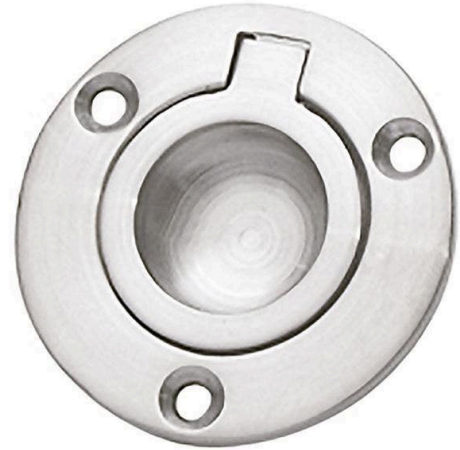

# Scope FP01 Round Flush Ring Pull - Satin Stainless Steel

**SKU** SCFP01SS-B

**MPN** FP01SS.B

### Scope FP01 Round Flush Pull Stainless Steel

Round ends  
Stainless steel

## SPECIFICATION

<b>MPN</b>	FP01SS.B
<b>Brand</b>	Scope
<b>Product Width</b>	59mm
<b>Product Length</b>	59mm
<b>Product Depth</b>	9mm
<b>Square / Round Face</b>	Round
<b>Product Finish or Colour</b>	Satin Stainless Steel (SSS)
<b>Product Material</b>	304 Stainless Steel
<b>Includes Fixing Screws</b>	Yes
<b>Suitable for Door Type</b>	Timber Doors
<b>Fixing</b>	Visible Fixed
<b>Product Warranty</b>	1 Year

### Scope FP01 Round Flush Ring Pull - Satin Stainless Steel

Scan to view online and for additional product information , or call us on **1800 555 600**.

Print Date: 28/4/24