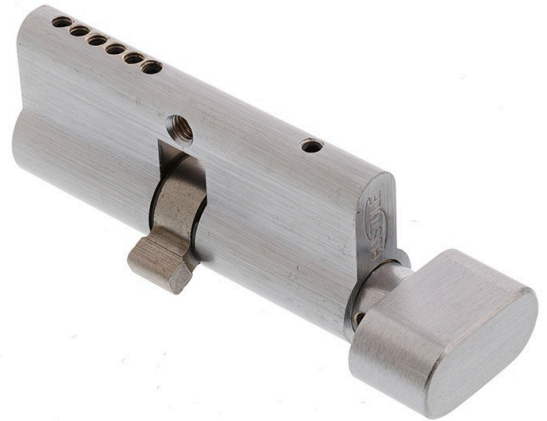

# Superior Brass Euro Cylinder and Turn - Fixed Cam - Satin Chrome- 70mm

SKU SU49149-KD-SC

MPN49149

### Superior Brass 49149 Euro Cylinder & Turn Satin Chrome

Suits Euro mortice locks  
70mm overall length  
6 pin C4 profile cylinder  
Cylinder & turn knob version

## SPECIFICATION

<b>MPN</b>	49149
<b>Brand</b>	Superior Brass
<b>Product Width</b>	17mm
<b>Product Height</b>	33mm
<b>Product Length</b>	82mm
<b>Product Finish or Colour</b>	Satin Chrome (SC)
<b>Product Material</b>	Brass
<b>Cam Type</b>	Fixed
<b>Cylinder Keyway</b>	C4
<b>Number of Pins / Wafers</b>	6 Pin
<b>Number of Keys Included</b>	2
<b>Product Warranty</b>	1 Year

**Superior Brass Euro Cylinder and Turn - Fixed Cam - Satin Chrome- 70mm**  
Scan to view online and for additional product information , or call us on **1800 555 600**.

Print Date: 26/4/24