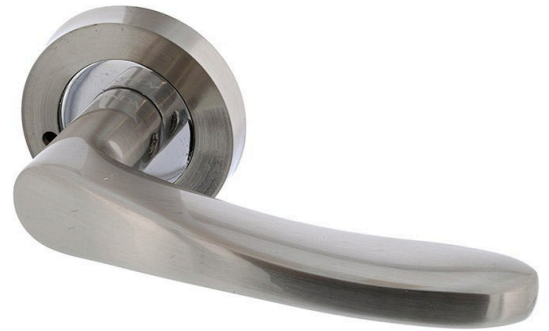

Zanda 10042 Stride Privacy Lever Set on Round Rose inc Latch - Two Tone - Brushed Nickel and Chrome Plate

SKU ZA-10042BNCP

MPN10042.BN/CP

DESCRIPTION

Zanda 10042 Stride Privacy Latch Set Chrome Plate

Rose diameter - 54mm
Suits 35 - 50mm doors
Nickel alloy construction
Brushed n & chrome plate finish
15 year manufacturer warranty
Latch included
Concealed Fixings
Corrosion resistant micronized finish

SPECIFICATION

MPN	10042.BN/CP
Brand	Zanda
Projection or Length	68mm
Rose Diameter	54mm
Product Finish or Colour	Brushed Nickel / Chrome (BN) (CP)
Product Material	Zinc Alloy
Privacy Latch Included	Yes
Includes Fixing Screws	Yes
Fire Tested	Yes
Fixing	Concealed Fixed
Spindle Size	7.5mm
Finger Clearance	46mm
Product Warranty	15 Years

Zanda 10042 Stride Privacy Lever Set on Round Rose inc Latch - Two Tone - Brushed Nickel and Chrome Plate

Scan to view online and for additional product information , or call us on **1800 555 600**.

Print Date: 27/4/24