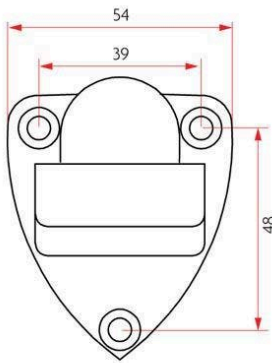

Sabre 250 Door Stop - Chrome Polish - *RUN OUT*

Scan to view online and for additional product information , or call us on **1800 555 600**.

Print Date: 25/4/24