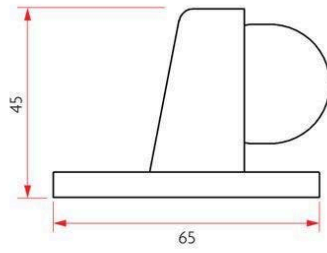

Sabre 250 Door Stop - Chrome Polish - *RUN OUT*

Scan to view online and for additional product information , or call us on **1800 555 600**.

Print Date: 25/4/24