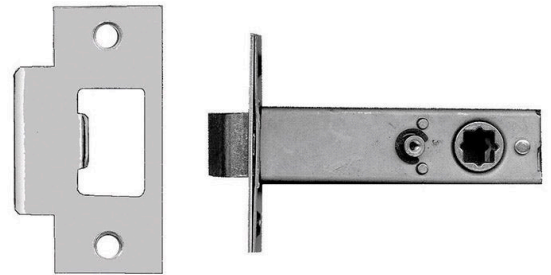

PARISI

Parisi 6002 Tubular Privacy Latch - Latch Only - Satin Stainless Steel - 60mm

SKU PAR-6002SS

MPN6002-SSS

DESCRIPTION

Parisi 6002 Privacy Latch Satin Stainless Steel

60mm backset
T-strike included
Fixing screws supplied
Spindle included

SPECIFICATION

MPN	6002-SSS
Brand	Parisi
Product Finish or Colour	Satin Stainless Steel (SSS)
Product Material	Varied Metals
Lock Backset	60mm
Includes Fixing Screws	Yes
Fire Tested	No
Includes Strike Plate	Yes
Has Deadlatching	No
Suits Rebated Doors	No
Product Warranty	5 Years

Parisi 6002 Tubular Privacy Latch - Latch Only - Satin Stainless Steel - 60mm
Scan to view online and for additional product information , or call us on **1800 555 600**.

Print Date: 17/4/24