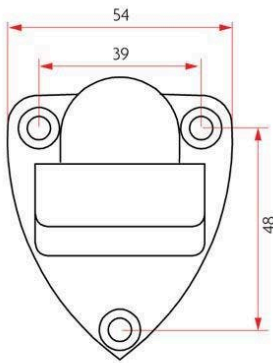

Sabre 250 Door Stop - Satin Chrome

Scan to view online and for additional product information , or call us on **1800 555 600**.

Print Date: 25/4/24