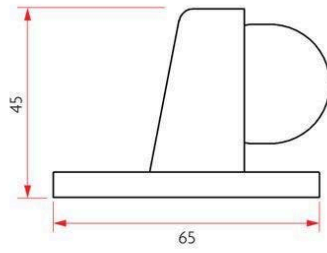

Sabre 250 Door Stop - Satin Chrome

Scan to view online and for additional product information , or call us on **1800 555 600**.

Print Date: 25/4/24