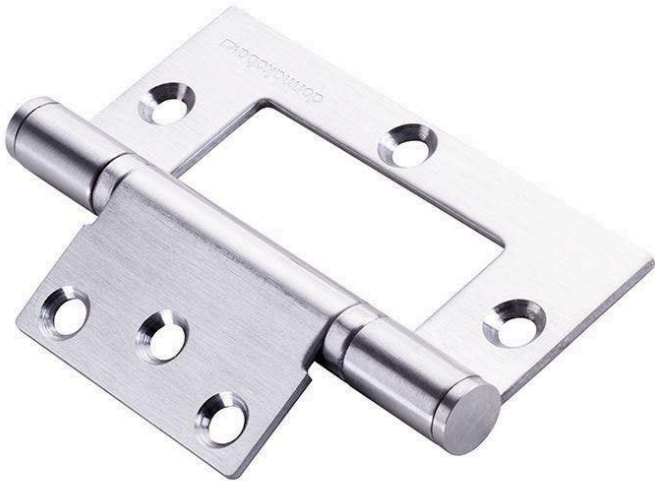

dormakaba Ball Bearing Fixed Pin Kinked Fast Fix Hinge - Timber Door - Satin Stainless Steel - 100x70x2.5mm
*Scan to view online and for additional product information , or call us on **1800 555 600**.*

Print Date: 25/4/24