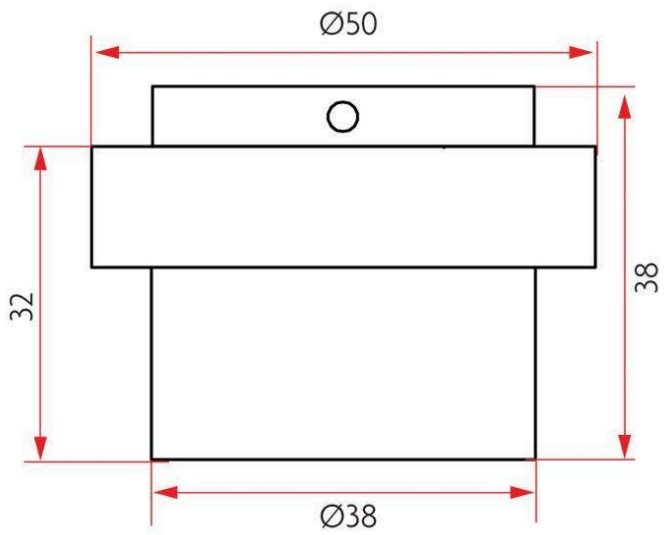

Sabre 280 Door Stop - Chrome Polish - *RUN OUT*

Scan to view online and for additional product information , or call us on **1800 555 600**.

Print Date: 20/4/24