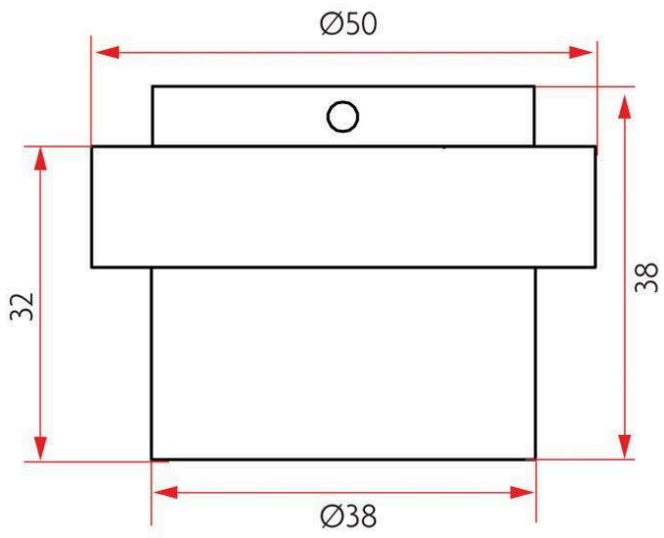

Sabre 280 Door Stop - Satin Chrome

Scan to view online and for additional product information , or call us on **1800 555 600**.

Print Date: 28/4/24