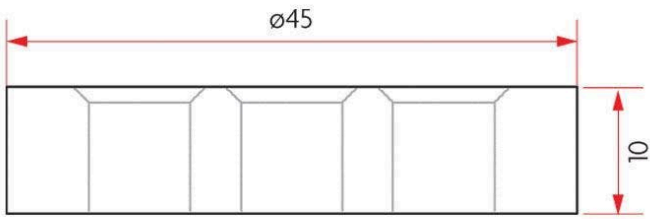

Sabre 290 Door Stop 10mm Spacer - Chrome Polish

SKU SAB-DS290-10-CP

MPN SAB-DS290-10-CP

DESCRIPTION

Sabre 290 10mm Spacer Chrome Plate

Suits 290 & 290R Door Stops
45mm diameter & 10mm height

SPECIFICATION

MPN	SAB-DS290-10-CP
Brand	Sabre
Product Height	10mm
Product Warranty	1 Year
Product Diameter	45mm
Product Finish or Colour	Chrome Polish (CP)
Product Material	Zinc
Includes Fixing Screws	Yes

ADDITIONAL IMAGES

Sabre 290 Door Stop 10mm Spacer - Chrome Polish

Scan to view online and for additional product information , or call us on **1800 555 600**.

Print Date: 1/5/24

Sabre 290 Door Stop 10mm Spacer - Chrome Polish