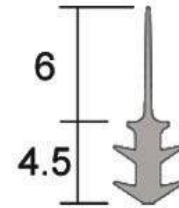

## DESCRIPTION

A durable silicone wipe seal, that is kerf mounted into door rebates or aluminium door stiles. The high performance silicone rubber seal is simply pressed into a nom. 3mm (wide) x 5mm (deep) groove (or saw cut) in the frame rebate or door edge.

### Gap Size

Min 3mm / Max 5mm

### Standard Lengths

50 metre coils