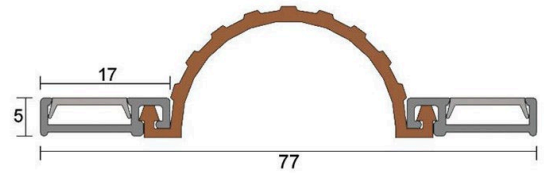

Kilargo IS9055 Finger Guard - 2250mm - Clear Anodised Aluminium

SKU LO-IS9055-2250CA

MPN IS9055-2250CA

DESCRIPTION

Trapping fingers in hinged doors can cause horrendous injuries. The risk is especially high in locations where young children are present; ie, child care centres, schools, restaurants, fast-food outlets, etc. The finger guard seals provide the shield. These seals can provide protection on both sides of the door by using the IS9050 or IS9055 on the hinge knuckle side and the IS9070 on the hinge cavity side (opening side) of the door.

Standard Length

2250mm
Also available in 250mm increments from 1000-3000mm (special order)

Standard Colours

Silver anodised aluminium with grey PVC cover strip and black gasket
Also available Black anodised aluminium with black PVC cover strip and black gasket (special order)

SPECIFICATION

MPN	IS9055-2250CA
Brand	Kilargo
Product Width	77mm
Product Length	2250mm
Product Thickness	5mm
Product Finish or Colour	Clear Anodised (CA)
Product Material	Aluminium
Fire Tested	No
Acoustic Rated to AS1191 and ISO140.3	No
Suitable for Door Type	Timber Doors, Aluminium Doors
Seal Can Be Installed	Surface Fix
Gasket / Seal Colour	Black
Gasket Material	Rubber
Product Warranty	2 Years

ADDITIONAL IMAGES

Kilargo IS9055 Finger Guard - 2250mm - Clear Anodised Aluminium
Scan to view online and for additional product information , or call us on **1800 555 600**.

Print Date: 24/4/24

Kilargo IS9055 Finger Guard - 2250mm - Clear Anodised Aluminium
*Scan to view online and for additional product information , or call us on **1800 555 600**.*