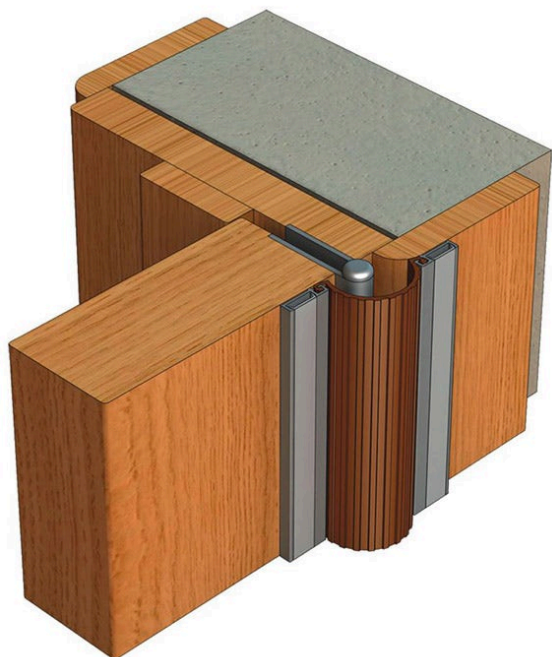

Kilargo IS9055 Finger Guard - 2250mm - Clear Anodised Aluminium
*Scan to view online and for additional product information , or call us on **1800 555 600**.*

Print Date: 24/4/24