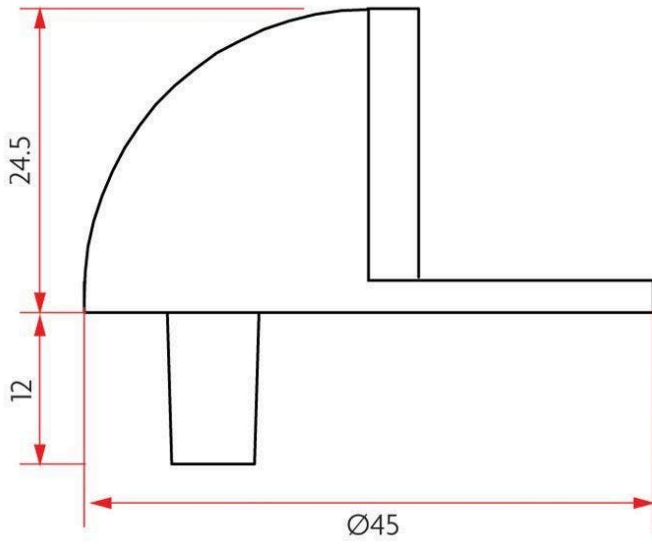

Sabre 290 Door Stop - Satin Chrome

Scan to view online and for additional product information , or call us on **1800 555 600**.

Print Date: 19/4/24