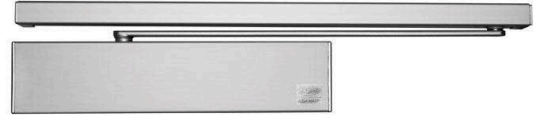

# Lockwood 2616 Delayed Action Door Closer - Silver - Size 1-6

SKU LW2616DASIL

MPN2616DASIL

### Lockwood 2616 Cam Action Door Closer w/ Delayed Action.

Size 1 (20kg/750mm wide) to 6 (120kg/1400mm wide)  
Suits push/pull & overdoor mounting  
Cam action mechanism  
Adjustable back-check, closing & latching speeds.  
Adjustable hold-open arm (where supplied)

## SPECIFICATION

<b>MPN</b>	2616DASIL
<b>Brand</b>	Lockwood
<b>Product Width</b>	63mm
<b>Product Height</b>	69mm
<b>Product Length</b>	308mm
<b>Product Finish or Colour</b>	Silver (SIL)
<b>Product Material</b>	Cast Aluminium
<b>Includes Fixing Screws</b>	Yes
<b>AS1428.1 Compliant</b>	Yes
<b>Fire Tested</b>	Yes
<b>Spring Strength</b>	Size 1-5 (EN1-5)
<b>Back Check Valve</b>	Yes
<b>Hold Open Type</b>	Optional
<b>Cam Action</b>	Yes
<b>Adjustable Closing Speed</b>	Yes
<b>Delayed Action</b>	Yes
<b>Hold Open Position</b>	170° Pull - 120° Push
<b>Arm Type</b>	Slide Rail Track Arm
<b>Push / Pull Side Mounting</b>	Both
<b>Includes PA Bracket</b>	No
<b>Max Door Width</b>	1250mm
<b>Product Warranty</b>	25 Years