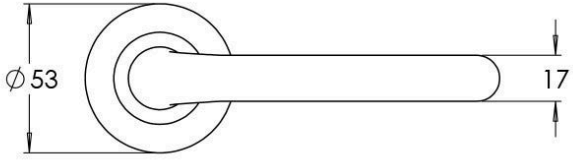

## DESCRIPTION

Rose dimensions - 53mm x 10mm  
4hr Fire rated  
Suitable for multi-residential or light commercial applications  
AS1428 Compliant

## SPECIFICATION

<b>MPN</b>	9455018183106
<b>Brand</b>	dormakaba
<b>Product Thickness</b>	10mm
<b>Projection or Length</b>	60mm
<b>Rose Diameter</b>	53mm
<b>Product Finish or Colour</b>	Black (BLK)
<b>Product Material</b>	Zinc Diecast
<b>Includes Fixing Screws</b>	Yes
<b>AS1428.1 Compliant</b>	Yes
<b>Fire Tested</b>	Yes
<b>Handing</b>	Non-Handed
<b>Fixing</b>	Concealed Fixed
<b>Spindle Size</b>	7.6mm
<b>Max Door Thickness</b>	50mm
<b>Product Warranty</b>	10 Years

## ADDITIONAL IMAGES

**dormakaba Vision 8300/18 Privacy Lever Set on Round Rose inc Latch - Black**  
Scan to view online and for additional product information , or call us on **1800 555 600**.

Print Date: 23/4/24