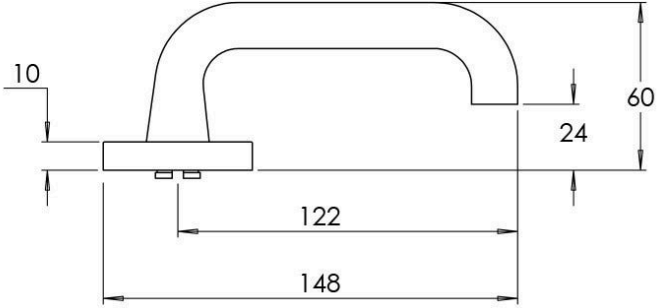

## DESCRIPTION

Rose dimensions - 53mm x 10mm  
4hr Fire rated  
Suitable for multi-residential or light commercial applications  
AS1428 Compliant

## SPECIFICATION

<b>MPN</b>	9455018183106
<b>Brand</b>	dormakaba
<b>Product Thickness</b>	10mm
<b>Projection or Length</b>	60mm
<b>Rose Diameter</b>	53mm
<b>Product Finish or Colour</b>	Black (BLK)
<b>Product Material</b>	Zinc Diecast
<b>Includes Fixing Screws</b>	Yes
<b>AS1428.1 Compliant</b>	Yes
<b>Fire Tested</b>	Yes
<b>Handing</b>	Non-Handed
<b>Fixing</b>	Concealed Fixed
<b>Spindle Size</b>	7.6mm
<b>Max Door Thickness</b>	50mm
<b>Product Warranty</b>	10 Years

## ADDITIONAL IMAGES

**dormakaba Vision 8300/18 Privacy Lever Set on Round Rose inc Latch - Black**  
Scan to view online and for additional product information , or call us on **1800 555 600**.

Print Date: 23/4/24