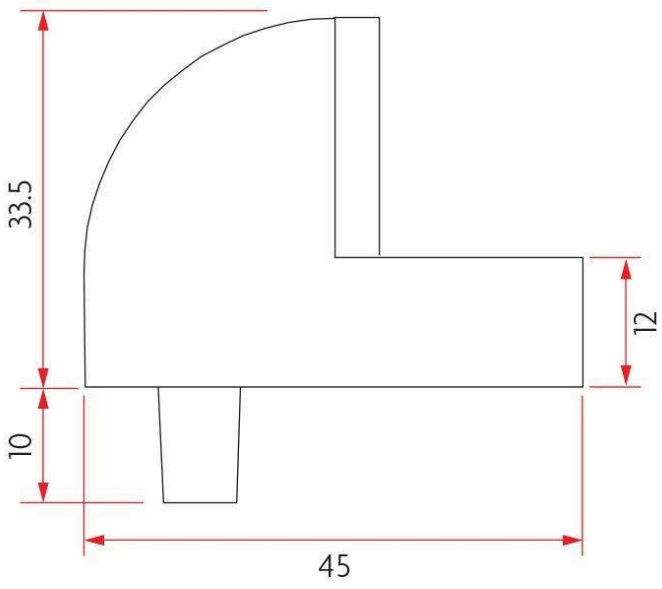

SABRE
ARCHITECTURAL

Sabre 290 10mm Raised Door Stop - Satin Chrome

SKU SAB-DS290R-SC

MPN SAB-DS290R-SC

DESCRIPTION

Sabre 290 Raised Door Stop Satin Chrome

45mm diameter & 33.5mm height

Refer to AH-DS290R-CP for Chrome Plate version

SPECIFICATION

MPN	SAB-DS290R-SC
Brand	Sabre
Product Diameter	45mm
Projection or Length	34mm
Product Finish or Colour	Satin Chrome (SC)
Product Material	Zinc
Includes Fixing Screws	Yes
Product Warranty	1 Year

ADDITIONAL IMAGES

Sabre 290 10mm Raised Door Stop - Satin Chrome

Scan to view online and for additional product information , or call us on **1800 555 600**.

Print Date: 25/4/24

Sabre 290 10mm Raised Door Stop - Satin Chrome