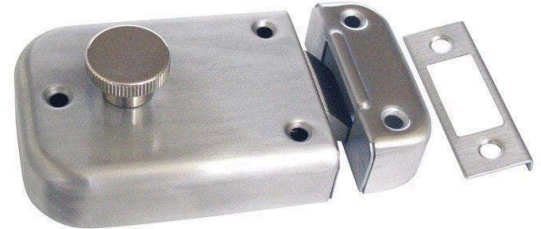

dormakaba 

Kaba 550 Nightlatch No Cylinder - Satin Stainless Steel

SKU DKNL550SSS

MPN9400000006920

DESCRIPTION

Kaba 550 Nightlatch Less Cylinder Satin Stainless Steel

Suits 35 - 46mm doors
12mm reversible latchbolt
Supplied less cylinder
Satin stainless steel finish
Fire Rated
10 year manufacturer's warranty

SPECIFICATION

MPN	9400000006920
Brand	dormakaba
Product Width	95mm
Product Height	68mm
Product Depth	22mm
Product Finish or Colour	Satin Stainless Steel (SSS)
Product Material	Varied Metals
Lock Backset	60mm
Includes Fixing Screws	Yes
Bolt / Latch Material	Stainless Steel
AS1428.1 Compliant	No
Fire Rating	Yes
Fire Tested	Yes
Product Warranty	10 Years
SCEC Rating	No
Includes Cylinder	Yes
Cylinder Cut Out Profile	Rim
Includes Strike Plate	Yes
Can Be Rekeyed	Yes
Can be Master Keyed	Yes
Bolt Throw	12mm
Lockable	Yes
Has Deadlatching	No

Kaba 550 Nightlatch No Cylinder - Satin Stainless Steel

Scan to view online and for additional product information , or call us on **1800 555 600**.

Print Date: 2/5/24

Suits Rebated Doors	Yes
Min Door Thickness	35mm
Max Door Thickness	46mm