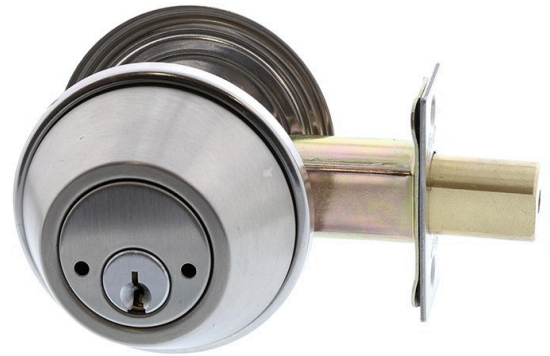

dormakaba 

dormakaba B962 Double Cylinder Deadbolt - Satin Stainless Steel

SKU KBB962SSS

MPN9400000001622

DESCRIPTION

dormakaba B960 Single Cylinder Deadbolt Satin Stainless Steel

Suits 35-46mm doors
Adjustable 60-70mm deadbolt assembly
25mm bolt projection - stainless steel
Reversible
Satin stainless steel finish
Double cylinder mechanism
10 year manufacturer's warranty

SPECIFICATION

MPN	9400000001622
Brand	dormakaba
Product Finish or Colour	Satin Stainless Steel (SSS)
Product Material	Varied Metals
Lock Backset	60mm, 70mm, 60mm / 70mm Adjustable
Includes Fixing Screws	Yes
Bolt / Latch Material	Stainless Steel
AS1428.1 Compliant	No
Fire Tested	No
SCEC Rating	No
Includes Cylinder	Yes
Includes Strike Plate	Yes
Cylinder Keyway	C4
Can Be Rekeyed	Yes
Can be Master Keyed	Yes
Bolt Throw	25mm
Lockable	Yes
Has Deadlatching	No
Suits Rebated Doors	Yes
Number of Keys Included	2
Min Door Thickness	35mm
Max Door Thickness	46mm

dormakaba B962 Double Cylinder Deadbolt - Satin Stainless Steel

Scan to view online and for additional product information , or call us on **1800 555 600**.

Print Date: 25/4/24

dormakaba B962 Double Cylinder Deadbolt - Satin Stainless Steel
*Scan to view online and for additional product information , or call us on **1800 555 600**.*