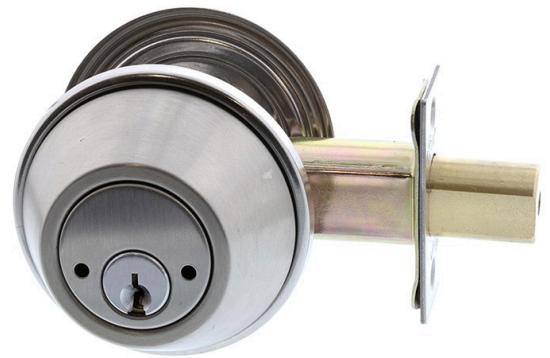

dormakaba 

dormakaba B962 Double Cylinder Deadbolt - Satin Stainless Steel

SKU KBB962SSS

MPN9400000001622

DESCRIPTION

dormakaba B960 Single Cylinder Deadbolt Satin Stainless Steel

Suits 35-46mm doors
Adjustable 60-70mm deadbolt assembly
25mm bolt projection - stainless steel
Reversible
Satin stainless steel finish
Double cylinder mechanism

SPECIFICATION

MPN	9400000001622
Brand	dormakaba
Product Finish or Colour	Satin Stainless Steel (SSS)
Product Material	Varied Metals
Lock Backset	60mm, 70mm, 60mm / 70mm Adjustable
Includes Fixing Screws	Yes
Bolt / Latch Material	Stainless Steel
AS1428.1 Compliant	No
Fire Tested	No
Product Warranty	10 Years Mechanical
SCEC Rating	No
Includes Cylinder	Yes
Includes Strike Plate	Yes
Cylinder Keyway	C4
Can Be Rekeyed	Yes
Can be Master Keyed	Yes
Bolt Throw	25mm
Lockable	Yes
Has Deadlatching	No
Suits Rebated Doors	Yes
Number of Keys Included	2 Keys
Min Door Thickness	35mm
Max Door Thickness	46mm

dormakaba B962 Double Cylinder Deadbolt - Satin Stainless Steel

Scan to view online and for additional product information , or call us on **1800 555 600**.

Print Date: 17/1/25