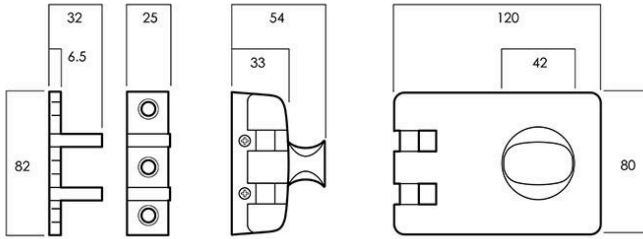

Suits Rebated Doors	Yes
Number of Keys Included	2
Min Door Thickness	30mm
Max Door Thickness	45mm
Product Warranty	25 Years

ADDITIONAL IMAGES

Lockwood 303 Single Cylinder Deadlock - Satin Chrome Pearl
Scan to view online and for additional product information , or call us on **1800 555 600**.

Print Date: 25/4/24