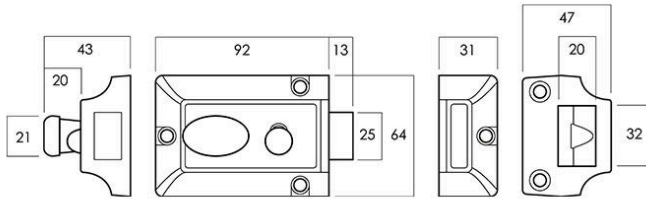

Has Deadlatching	No
Suits Rebated Doors	Yes
Min Door Thickness	32mm
Max Door Thickness	45mm
Product Warranty	25 Years

ADDITIONAL IMAGES

Lockwood 201 Nightlatch No Cylinder - Brown

Scan to view online and for additional product information , or call us on **1800 555 600**.

Print Date: 23/4/24