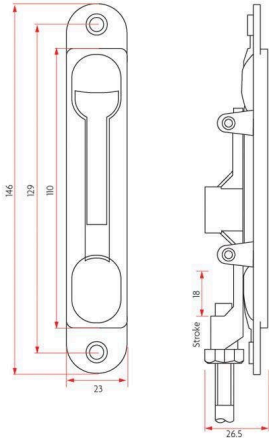

Sabre Flush Bolt Aluminum - Satin Chrome - 300mm

SKU SAB-FB-A-300-CA

MPN SAB-FB-A-300-CA

300mm shown

DESCRIPTION

Sabre FB-A-300 Flush Bolt Aluminum Satin Chrome

Suits metal & aluminium doors
Length - 300mm
18mm bolt throw
12mm bolt diameter
Diecast zinc alloy body
Clear anodized

SPECIFICATION

MPN	SAB-FB-A-300-CA
Brand	Sabre
Product Length	300mm
Product Width	23mm
Product Finish or Colour	Clear Anodised (CA)
Product Material	Zinc
Includes Fixing Screws	Yes
Fire Tested	No
Can be Master Keyed	No
Fixing	Visible Fixed
Bolt / Latch Material	Nylon / Steel
Bolt Throw	18mm
Bolt Diameter	12mm
Product Warranty	10 Years

ADDITIONAL IMAGES

Sabre Flush Bolt Aluminum - Satin Chrome - 300mm

Scan to view online and for additional product information , or call us on **1800 555 600**.

Print Date: 26/4/24

300mm shown

300mm shown

Sabre Flush Bolt Aluminum - Satin Chrome - 300mm