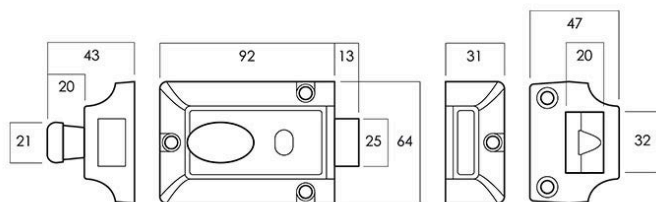

ADDITIONAL IMAGES

Lockwood 100 Nightlatch No Cylinder - Brown

Scan to view online and for additional product information , or call us on **1800 555 600**.

Print Date: 29/4/24