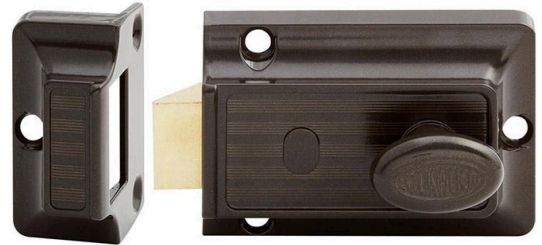

Lockwood 100 Nightlatch No Cylinder - Brown

SKU LW100NOCYL

MPN100NOCYL

DESCRIPTION

Lockwood 100 Nightlatch No Cylinder Brown

Suits 28 - 45mm timber doors
60mm backset
Case material - high purity zinc
Latch material - brass
Reversible latch (Add LWSP201-67 strike for open out applications)
25 year manufacturer's warranty

SPECIFICATION

MPN	100NOCYL
Brand	Lockwood
Product Width	92mm
Product Height	64mm
Projection or Length	43mm
Product Finish or Colour	Brown (BRN)
Product Material	Varied Metals
Lock Backset	60mm
Includes Fixing Screws	Yes
Bolt / Latch Material	Solid Brass
Includes Cylinder	No
Cylinder Cut Out Profile	Rim
Includes Strike Plate	Yes
Cylinder Keyway	C4
Can be Master Keyed	Yes
Bolt Throw	13mm
Lockable	Yes
Has Deadlatching	No
Suits Rebated Doors	Yes
Min Door Thickness	32mm
Max Door Thickness	45mm
Product Warranty	25 Years