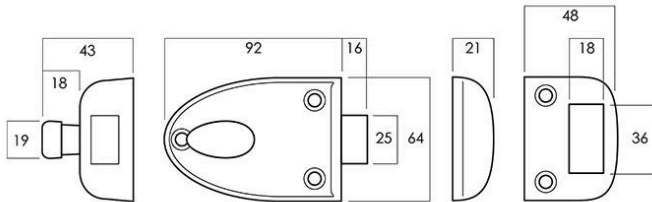

Has Deadlatching	No
Suits Rebated Doors	Yes
Min Door Thickness	32mm
Max Door Thickness	45mm

ADDITIONAL IMAGES

Lockwood 213 Streamlock Deadbolt No Cylinder - Satin Chrome Pearl
Scan to view online and for additional product information , or call us on **1800 555 600**.

Print Date: 29/4/24