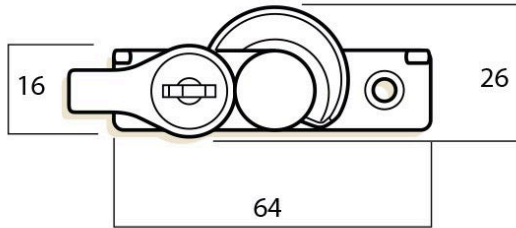

Whitco W273305 Keyed Sash Window Lock - Satin Chrome

SKU LWW273305

MPN W273305

DESCRIPTION

Whitco W273305 Keyed Sash Lock Satin Chrome

Suits double hung windows
Keyed to lock & keyed to unlock
Two-way swivel action
Suitable for timber or aluminium windows
Available in 2 versions - Standard 16mm & wide 26mm base
10 year manufacturer's warranty

SPECIFICATION

MPN	W273305
Brand	Whitco
Product Width	73mm
Product Height	30mm
Product Depth	26mm
Product Finish or Colour	Satin Chrome (SC)
Includes Fixing Screws	Yes
Can be Master Keyed	Yes
Cylinder Keyway	5 Disc Wafer
Fixing	Visible Fixed
Lockable	Yes
Number of Keys Included	2
Product Warranty	10 Years Mechanical

ADDITIONAL IMAGES

Whitco W273305 Keyed Sash Window Lock - Satin Chrome

Scan to view online and for additional product information , or call us on **1800 555 600**.

Print Date: 24/4/24

Standard base

Whitco W273305 Keyed Sash Window Lock - Satin Chrome
Scan to view online and for additional product information , or call us on **1800 555 600**.