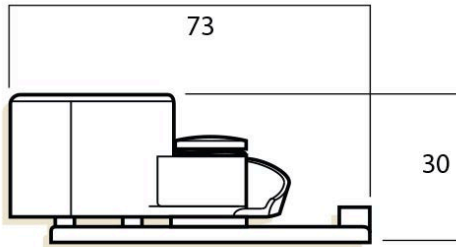

SPECIFICATION

MPN	W273305
Brand	Whitco
Product Width	73mm
Product Height	30mm
Product Depth	26mm
Product Finish or Colour	Satin Chrome (SC)
Includes Fixing Screws	Yes
Can be Master Keyed	Yes
Cylinder Keyway	5 Disc Wafer
Fixing	Visible Fixed
Lockable	Yes
Number of Keys Included	2
Product Warranty	10 Years Mechanical

ADDITIONAL IMAGES

Whitco W273305 Keyed Sash Window Lock - Satin Chrome

Scan to view online and for additional product information , or call us on **1800 555 600**.

Print Date: 24/4/24

Standard base

Whitco W273305 Keyed Sash Window Lock - Satin Chrome
Scan to view online and for additional product information , or call us on **1800 555 600**.