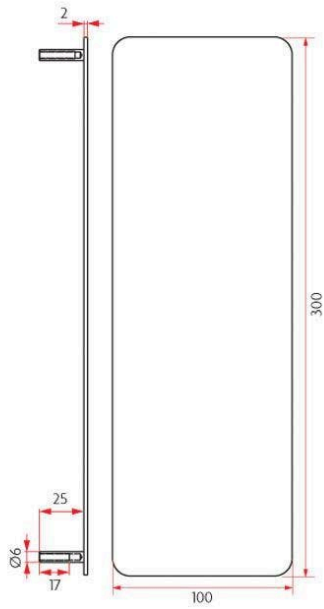

SABRE®

SABRE 300x100mm Concealed Fix Push Plate - Satin Stainless Steel

SKU SAB-PPCON310-SSS

MPN SAB-PPCON310-SSS

DESCRIPTION

SABRE 300x100 External Push Plate Satin Stainless Steel

Dimensions - 300mm L x 100mm W x 2mm T

Suits 35 - 45mm doors

Material - 304 stainless steel

AS1428 Compliant

10 year manufacturer's warranty

SPECIFICATION

MPN	SAB-PPCON310-SSS
Brand	SABRE
Product Warranty	10 Years Finish
Product Length	300mm
Projection or Length	2mm
Product Thickness	2mm
Plate Width	100mm
Plate Height	300mm
Product Finish or Colour	Satin Stainless Steel (SSS)
Product Material	304 Stainless Steel
Includes Fixing Screws	Yes
AS1428.1 Compliant	No
Fire Tested	Yes
Suitable for Door Type	Timber Doors, Aluminium Doors
Fixing	Concealed Fixed
Max Door Thickness	45mm

ADDITIONAL IMAGES

SABRE 300x100mm Concealed Fix Push Plate - Satin Stainless Steel

Scan to view online and for additional product information , or call us on **1800 555 600**.

Print Date: 17/1/25

SABRE 300x100mm Concealed Fix Push Plate - Satin Stainless Steel