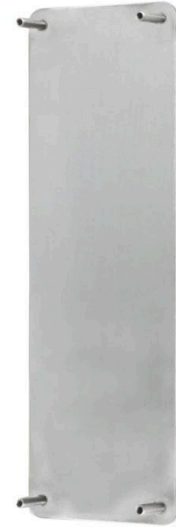

SABRE®

SABRE 300x100mm Concealed Fix Push Plate - Satin Stainless Steel

SKU SAB-PPCON310-SSS

MPN SAB-PPCON310-SSS

DESCRIPTION

SABRE 300x100 External Push Plate Satin Stainless Steel

Dimensions - 300mm L x 100mm W x 2mm T

Suits 35 - 45mm doors

Material - 304 stainless steel

AS1428 Compliant

10 year manufacturer's warranty

SPECIFICATION

MPN	SAB-PPCON310-SSS
Brand	SABRE
Product Warranty	10 Years Finish
Product Length	300mm
Projection or Length	2mm
Product Thickness	2mm
Plate Width	100mm
Plate Height	300mm
Product Finish or Colour	Satin Stainless Steel (SSS)
Product Material	304 Stainless Steel
Includes Fixing Screws	Yes
AS1428.1 Compliant	No
Fire Tested	Yes
Suitable for Door Type	Timber Doors, Aluminium Doors
Fixing	Concealed Fixed
Max Door Thickness	45mm

ADDITIONAL IMAGES

SABRE 300x100mm Concealed Fix Push Plate - Satin Stainless Steel

Scan to view online and for additional product information , or call us on **1800 555 600**.

Print Date: 17/1/25

SABRE 300x100mm Concealed Fix Push Plate - Satin Stainless Steel