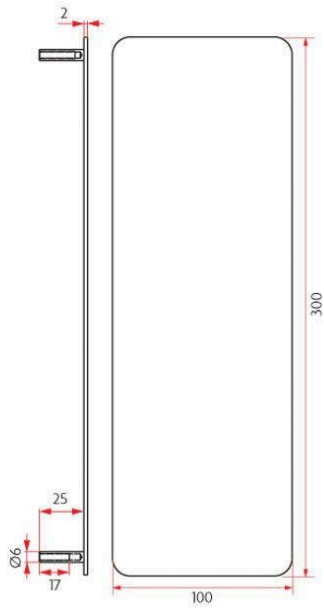

Sabre 300x100mm Concealed Fix Push Plate - Satin Stainless Steel

SKU SAB-PPCON310-SSS

MPN SAB-PPCON310-SSS

DESCRIPTION

Sabre 300x100 External Push Plate Satin Stainless Steel

Dimensions - 300mm L x 100mm W x 2mm T

Suits 35 - 45mm doors

Material - 304 stainless steel

AS1428 Compliant

10 year manufacturer's warranty

SPECIFICATION

MPN	SAB-PPCON310-SSS
Brand	Sabre
Product Length	300mm
Projection or Length	2mm
Product Thickness	2mm
Plate Width	100mm
Plate Height	300mm
Product Finish or Colour	Satin Stainless Steel (SSS)
Product Material	304 Stainless Steel
Includes Fixing Screws	Yes
AS1428.1 Compliant	No
Fire Tested	No
Suitable for Door Type	Timber Doors, Aluminium Doors
Fixing	Concealed Fixed
Max Door Thickness	45mm
Product Warranty	10 Years Finish

ADDITIONAL IMAGES

Sabre 300x100mm Concealed Fix Push Plate - Satin Stainless Steel

Scan to view online and for additional product information , or call us on **1800 555 600**.

Print Date: 23/4/24

Sabre 300x100mm Concealed Fix Push Plate - Satin Stainless Steel