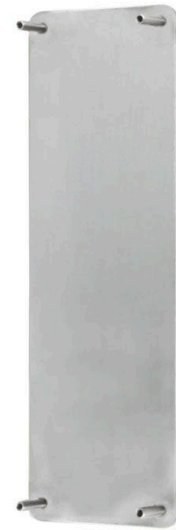

Sabre 300x100mm Concealed Fix Push Plate - Satin Stainless Steel

SKU SAB-PPCON310-SSS

MPN SAB-PPCON310-SSS

DESCRIPTION

Sabre 300x100 External Push Plate Satin Stainless Steel

Dimensions - 300mm L x 100mm W x 2mm T

Suits 35 - 45mm doors

Material - 304 stainless steel

AS1428 Compliant

10 year manufacturer's warranty

SPECIFICATION

MPN	SAB-PPCON310-SSS
Brand	Sabre
Product Length	300mm
Projection or Length	2mm
Product Thickness	2mm
Plate Width	100mm
Plate Height	300mm
Product Finish or Colour	Satin Stainless Steel (SSS)
Product Material	304 Stainless Steel
Includes Fixing Screws	Yes
AS1428.1 Compliant	No
Fire Tested	No
Suitable for Door Type	Timber Doors, Aluminium Doors
Fixing	Concealed Fixed
Max Door Thickness	45mm
Product Warranty	10 Years Finish

ADDITIONAL IMAGES

Sabre 300x100mm Concealed Fix Push Plate - Satin Stainless Steel

Scan to view online and for additional product information , or call us on **1800 555 600**.

Print Date: 23/4/24

Sabre 300x100mm Concealed Fix Push Plate - Satin Stainless Steel