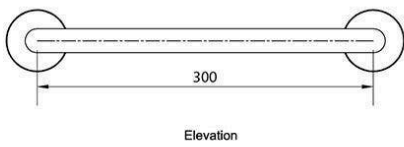

RBA 4000-030 - Straight Grab Rail - Satin Stainless Steel - 300mm

SKU BOB-RBA4000-030

MPNB-819439

DESCRIPTION

RBA 4000-030 Straight Grab Rail 300mm

Concealed fixings
AS1428.1-2009 Compliant
57mm clearance

Measurements:

300mm L x 32mm diameter

Material:

304 Stainless Steel

Finish:

Satin Stainless Steel

SPECIFICATION

MPN	B-819439
Brand	RBA Group
Product Length	383mm
Product Height	83mm
Projection or Length	89mm
Product Diameter	32mm
Product Finish or Colour	Satin Stainless Steel (SSS)
Product Material	304 Stainless Steel
Includes Fixing Screws	No
AS1428.1 Compliant	Yes
Antiligature	No
Antimicrobial	No
Bariatric	No
Handing	Non-Handed
Fixing	Concealed Fixed
Centre to Centre Distance	300mm

RBA 4000-030 - Straight Grab Rail - Satin Stainless Steel - 300mm

Scan to view online and for additional product information , or call us on **1800 555 600**.

Print Date: 27/4/24

Grab Rail Angle	Straight
Finger Clearance	57mm
Mounting Plate Diameter	83mm
Blocking Required	Yes
Number of Brackets	2
Orientation	Non-Handed
Security Fixing	No
Product Warranty	1 Year

ADDITIONAL IMAGES

[View 3D Model](#)

RBA 4000-030 - Straight Grab Rail - Satin Stainless Steel - 300mm
Scan to view online and for additional product information , or call us on **1800 555 600**.

Print Date: 27/4/24