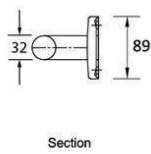

300mm L x 32mm diameter

Material:

304 Stainless Steel

Finish:

Satin Stainless Steel

SPECIFICATION

MPN	B-819439
Brand	RBA Group
Product Length	383mm
Product Height	83mm
Projection or Length	89mm
Product Diameter	32mm
Product Finish or Colour	Satin Stainless Steel (SSS)
Product Material	304 Stainless Steel
Includes Fixing Screws	No
AS1428.1 Compliant	Yes
Antiligature	No
Antimicrobial	No
Bariatric	No
Handing	Non-Handed
Fixing	Concealed Fixed
Centre to Centre Distance	300mm

RBA 4000-030 - Straight Grab Rail - Satin Stainless Steel - 300mm

Scan to view online and for additional product information , or call us on **1800 555 600**.

Print Date: 27/4/24

Grab Rail Angle	Straight
Finger Clearance	57mm
Mounting Plate Diameter	83mm
Blocking Required	Yes
Number of Brackets	2
Orientation	Non-Handed
Security Fixing	No
Product Warranty	1 Year

ADDITIONAL IMAGES

[View 3D Model](#)

RBA 4000-030 - Straight Grab Rail - Satin Stainless Steel - 300mm
Scan to view online and for additional product information , or call us on **1800 555 600**.

Print Date: 27/4/24