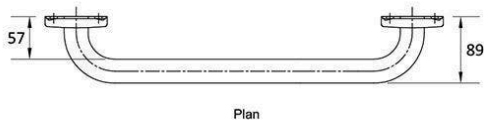

RBA 4000-030 - Straight Grab Rail - Satin Stainless Steel - 300mm

SKU BOB-RBA4000-030

MPNB-819439

DESCRIPTION

RBA 4000-030 Straight Grab Rail 300mm

Concealed fixings
AS1428.1-2009 Compliant
57mm clearance

Measurements:

300mm L x 32mm diameter

Material:

304 Stainless Steel

Finish:

Satin Stainless Steel

SPECIFICATION

MPN	B-819439
Brand	RBA Group
Product Length	383mm
Product Height	83mm
Projection or Length	89mm
Product Diameter	32mm
Product Finish or Colour	Satin Stainless Steel (SSS)
Product Material	304 Stainless Steel
Includes Fixing Screws	No
AS1428.1 Compliant	Yes
Antiligature	No
Antimicrobial	No
Bariatric	No
Handing	Non-Handed
Fixing	Concealed Fixed
Centre to Centre Distance	300mm

RBA 4000-030 - Straight Grab Rail - Satin Stainless Steel - 300mm

Scan to view online and for additional product information , or call us on **1800 555 600**.

Print Date: 27/4/24

Grab Rail Angle	Straight
Finger Clearance	57mm
Mounting Plate Diameter	83mm
Blocking Required	Yes
Number of Brackets	2
Orientation	Non-Handed
Security Fixing	No
Product Warranty	1 Year

ADDITIONAL IMAGES

[View 3D Model](#)

RBA 4000-030 - Straight Grab Rail - Satin Stainless Steel - 300mm
Scan to view online and for additional product information , or call us on **1800 555 600**.

Print Date: 27/4/24