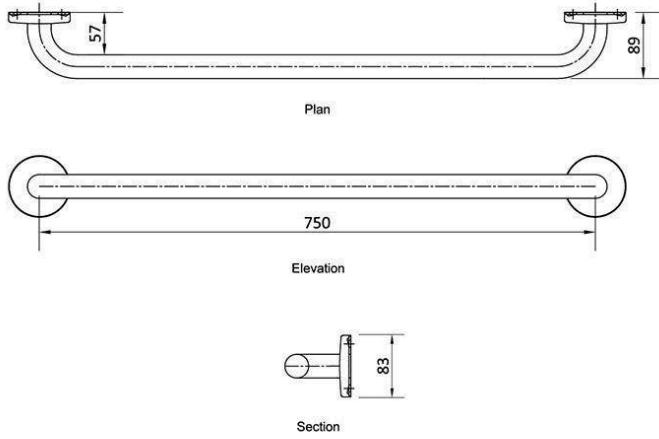

RBA 4000-075 - Straight Grab Rail - Satin Stainless Steel - 750mm

SKU BOB-RBA4000-075

MPNB-819442

DESCRIPTION

RBA 4000-075 Straight Grab Rail 750mm

Concealed fixings
AS1428.1-2009 Compliant
57mm clearance

Measurements:

750mm L x 32mm diameter

Material:

304 Stainless Steel

Finish:

Satin Stainless Steel

SPECIFICATION

MPN	B-819442
Brand	RBA Group
Product Length	833mm
Product Height	83mm
Projection or Length	89mm
Product Diameter	32mm
Product Finish or Colour	Satin Stainless Steel (SSS)
Product Material	304 Stainless Steel
Includes Fixing Screws	No
AS1428.1 Compliant	Yes
Antiligature	No
Antimicrobial	No
Bariatric	No
Handing	Non-Handed
Fixing	Concealed Fixed
Centre to Centre Distance	750mm

RBA 4000-075 - Straight Grab Rail - Satin Stainless Steel - 750mm

Scan to view online and for additional product information , or call us on **1800 555 600**.

Print Date: 26/4/24

Grab Rail Angle	Straight
Finger Clearance	57mm
Mounting Plate Diameter	83mm
Blocking Required	Yes
Number of Brackets	2
Orientation	Non-Handed
Security Fixing	No
Product Warranty	1 Year

ADDITIONAL IMAGES

RBA 4000-075 - Straight Grab Rail - Satin Stainless Steel - 750mm
Scan to view online and for additional product information , or call us on **1800 555 600**.

Print Date: 26/4/24