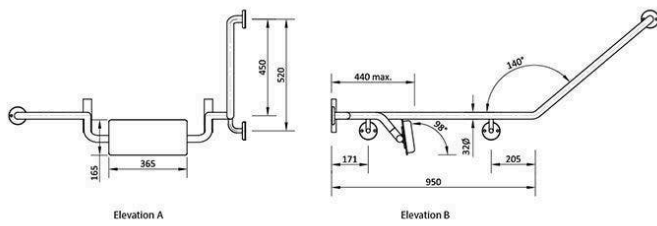

Finger Clearance	55mm
Mounting Plate Diameter	78mm
Blocking Required	Yes
Backrest Offset	388mm
Number of Brackets	6
Max Downward Force	1100Nm
Static Load	1100N
Orientation	Left Hand
Security Fixing	No
Product Warranty	1 Year

ADDITIONAL IMAGES

RBA 4150-240 Toilet Grab Rail with Backrest - 45 Degree Angled - Left Hand - Satin Stainless Steel
Scan to view online and for additional product information , or call us on **1800 555 600**.

Print Date: 26/4/24