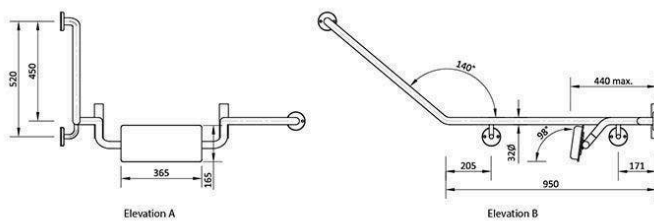

Mounting Plate Diameter	78mm
Blocking Required	Yes
Backrest Offset	388mm
Number of Brackets	6
Max Downward Force	1100Nm
Static Load	1100N
Orientation	Right Hand
Security Fixing	No
Product Warranty	1 Year

ADDITIONAL IMAGES

RBA 4150-239 Toilet Grab Rail with Backrest - 45 Degree Angled - Right Hand - Satin Stainless Steel
Scan to view online and for additional product information , or call us on **1800 555 600**.

Print Date: 26/4/24