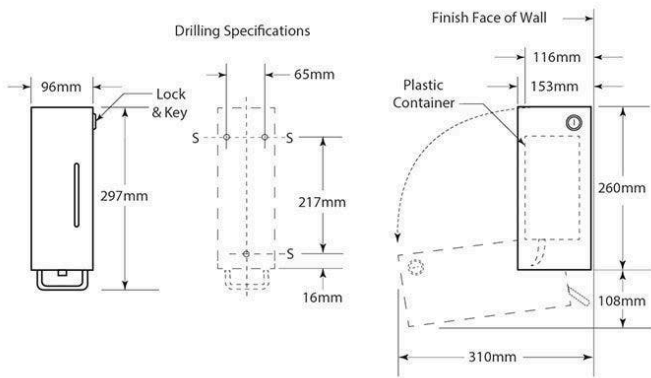

ADDITIONAL IMAGES

Bobrick B26627 Soap Dispenser -Trimline Foam Model - Satin Stainless Steel -500 ml
Scan to view online and for additional product information , or call us on **1800 555 600**.

Print Date: 27/4/24