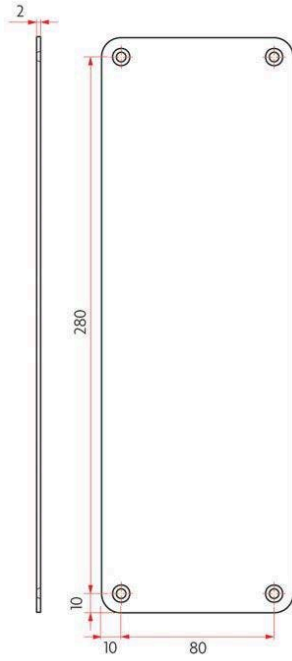

### Sabre 300x100 Internal Push Plate Satin Stainless Steel

Dimensions - 300mm L x 100mm W x 2mm T

Suits 35 - 45mm doors

Material - 304 stainless steel

AS1428 Compliant

10 year manufacturer's warranty

## SPECIFICATION

<b>MPN</b>	SAB-PPVIS310-SSS
<b>Brand</b>	Sabre
<b>Product Length</b>	300mm
<b>Projection or Length</b>	2mm
<b>Product Thickness</b>	2mm
<b>Plate Width</b>	100mm
<b>Plate Height</b>	300mm
<b>Product Finish or Colour</b>	Satin Stainless Steel (SSS)
<b>Product Material</b>	304 Stainless Steel
<b>Includes Fixing Screws</b>	Yes
<b>AS1428.1 Compliant</b>	No
<b>Fire Tested</b>	No
<b>Suitable for Door Type</b>	Timber Doors, Aluminium Doors
<b>Fixing</b>	Visible Fixed
<b>Product Warranty</b>	10 Years Finish

## ADDITIONAL IMAGES

### Sabe 300x100mm Push Plate Visible Fix - Satin Stainless Steel

Scan to view online and for additional product information , or call us on **1800 555 600**.

Print Date: 26/4/24

**Sabe 300x100mm Push Plate Visible Fix - Satin Stainless Steel**