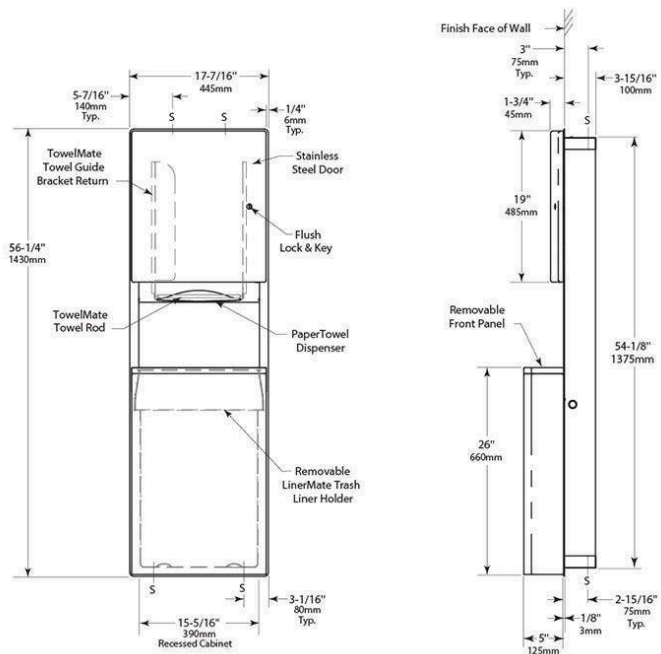

Material

Stainless Steel

Finish

Satin finish Stainless Steel

Benefits

Flush tumbler lock
Dispenses 600 C-fold or 800 multifold towels
Waste receptacle has 56.8L capacity
Removable front panel for easy cleaning
Extends 130mm from wall

SPECIFICATION

MPN	B-43944
Brand	Bobrick
Product Height	1430mm
Product Width	445mm
Projection or Length	125mm
Product Depth	100mm
Product Finish or Colour	Satin Stainless Steel (SSS)
Product Material	304 Stainless Steel
AS1428.1 Compliant	Yes
Lockable	Yes
Fixing	Concealed Fixed
Mounting Type	Recessed
Blocking Required	Yes

Capacity	56.8L
Rough Wall Opening Height	1390mm
Rough Wall Opening Width	405mm
Rough Wall Opening Depth	100mm
Orientation	Vertical
Product Warranty	3 Years

ADDITIONAL IMAGES

Bobrick B43944 Paper Towel Dispenser and Waste Bin - Contura Large Recessed Model - Satin Stainless Steel
 Scan to view online and for additional product information , or call us on **1800 555 600**.