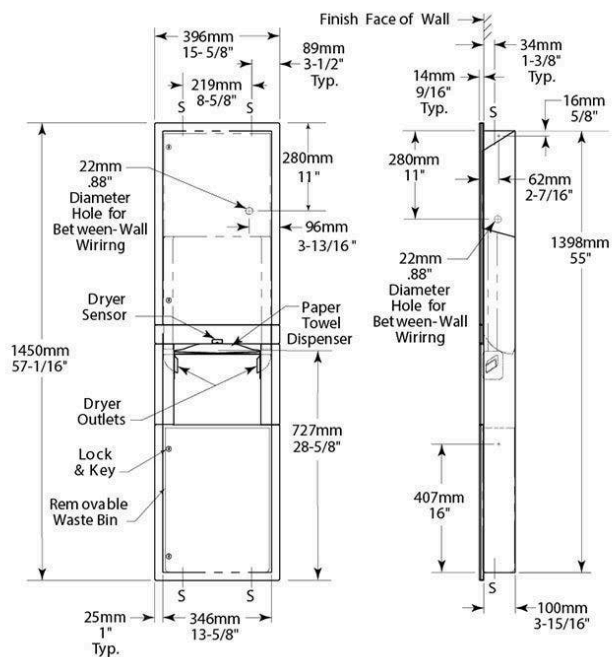

Voltage 240V AC
Wattage 750 - 950W
Product Warranty 1 Year Limited

ADDITIONAL IMAGES

Bobrick B38030 Paper Towel Dispenser - Hand Dryer and Waste Bin - Satin Stainless Steel
Scan to view online and for additional product information , or call us on **1800 555 600**.

Print Date: 27/4/24