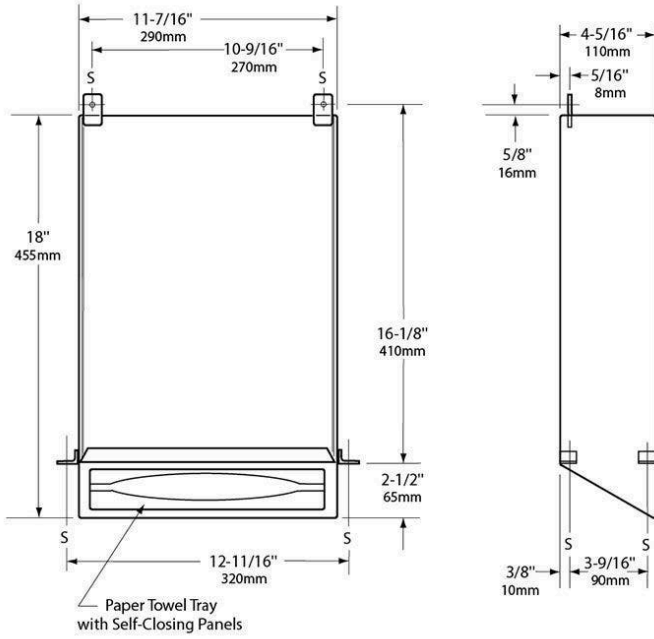

Bobrick B318 Paper Towel Dispenser - Trimline Concealed Model - Satin Stainless Steel

SKU BOB318

MPNB-318

DESCRIPTION

Bobrick B318 Trimline Concealed Paper Towel Dispenser

Material

304 stainless steel

Finish

Satin

Features

In wall

Refilled from the bottom

Capacity - 600 C-fold or 800 multifold paper towels

Minimum recessed depth plus thickness of wall 114mm

SPECIFICATION

MPN	B-318
Brand	Bobrick
Product Height	455mm
Product Width	290mm
Product Depth	110mm
Product Finish or Colour	Satin Stainless Steel (SSS)
Product Material	304 Stainless Steel
AS1428.1 Compliant	Yes
Mounting Type	Recessed
Blocking Required	Yes
Orientation	Vertical
Paper Type	Multifold
Product Warranty	1 Year

ADDITIONAL IMAGES

Bobrick B318 Paper Towel Dispenser - Trimline Concealed Model - Satin Stainless Steel
Scan to view online and for additional product information , or call us on **1800 555 600**.

Print Date: 23/4/24