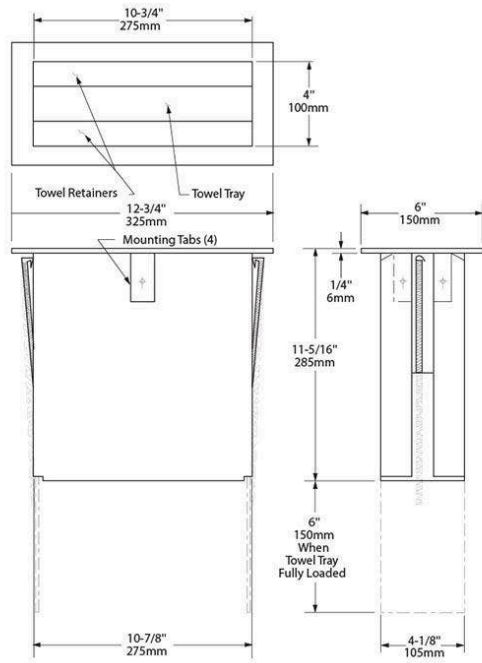

Bobrick B526 Paper Towel Dispenser - Trimline Countertop Mounted Model - Satin Stainless Steel
Scan to view online and for additional product information , or call us on **1800 555 600**.

Print Date: 24/4/24