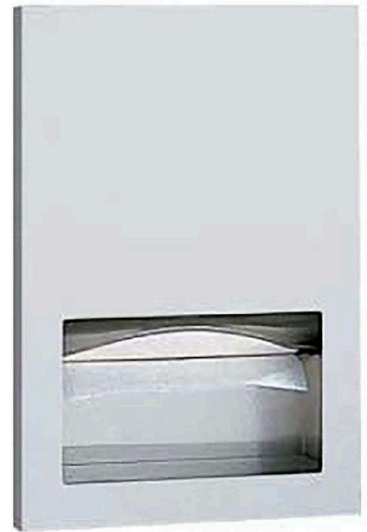

# Bobrick B35903 Paper Towel Dispenser - Trimline Recessed Model - Satin Stainless Steel

SKU BOB35903

MPNB-35903

### Bobrick B35903 Trimline Recessed Towel Dispenser

#### Features

Door has 90 deg return  
Capacity 300 C-fold or 400 multifold paper towels  
330mm W x 480mm

**Bobrick B35903 Paper Towel Dispenser - Trimline Recessed Model - Satin Stainless Steel**  
Scan to view online and for additional product information , or call us on **1800 555 600**.

Print Date: 26/4/24