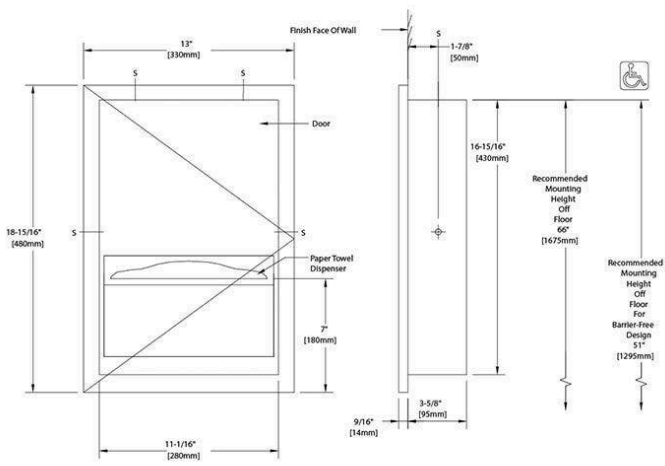

ADDITIONAL IMAGES

Bobrick B35903 Paper Towel Dispenser - Trimline Recessed Model - Satin Stainless Steel
Scan to view online and for additional product information , or call us on **1800 555 600**.

Print Date: 26/4/24