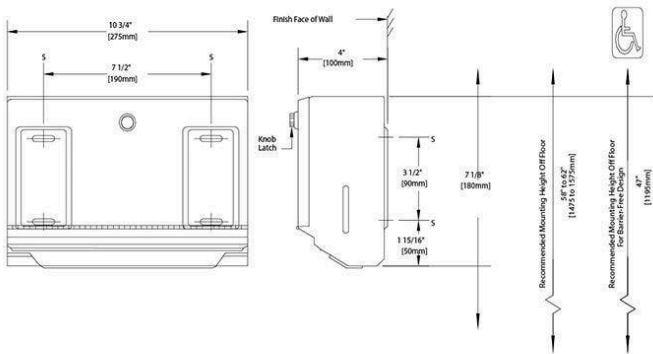

Bobrick B2621 Paper Towel Dispenser - Classic Model - Satin Stainless Steel
Scan to view online and for additional product information , or call us on **1800 555 600**.

Print Date: 26/4/24