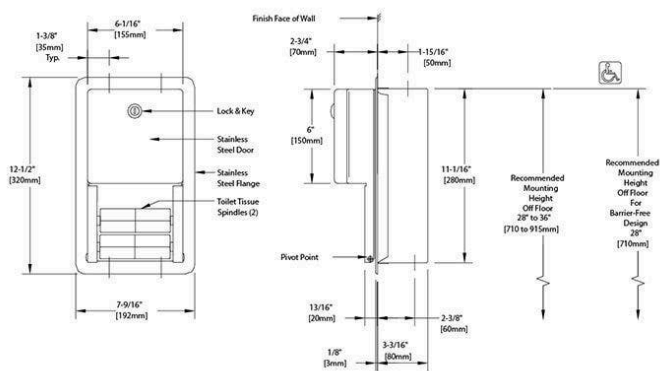

Orientation Vertical
Paper Type Roll x 2
Product Warranty 3 Years

ADDITIONAL IMAGES

Bobrick B4388 Toilet Roll Dispenser - Contura Recessed Multi-Roll Model - Satin Stainless Steel
Scan to view online and for additional product information , or call us on **1800 555 600**.

Print Date: 24/4/24