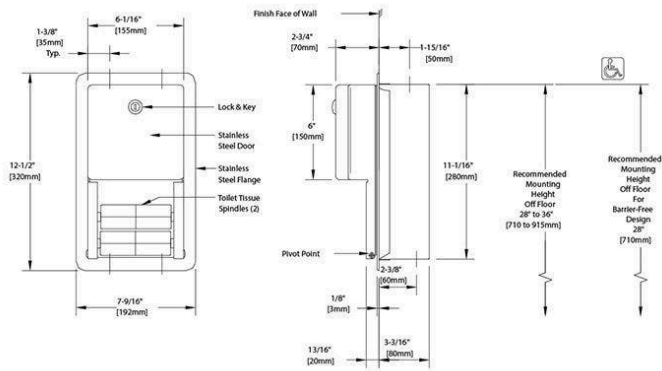

Paper Type
Product Warranty

Roll x 2
3 Years

ADDITIONAL IMAGES

Bobrick B3888 Toilet Roll Dispenser - Multi-Roll Recessed Model - Satin Stainless Steel
Scan to view online and for additional product information , or call us on **1800 555 600**.

Print Date: 24/4/24