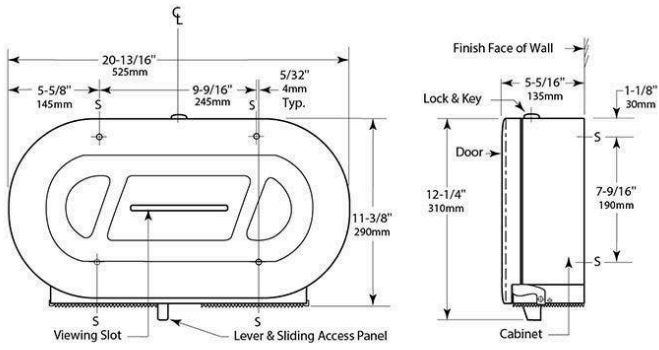

ADDITIONAL IMAGES

Bobrick B2892 Toilet Roll Holder Double - Jumbo Model - Satin Stainless Steel
Scan to view online and for additional product information , or call us on **1800 555 600**.

Print Date: 20/4/24