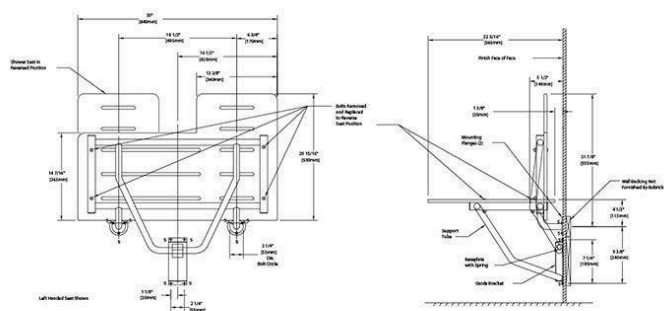

SAFETY WARNING: Shower seats must be adequately secured to the wall. Seat support weight should not exceed 163kg.

Material

Seat is constructed of water-resistant, ivory coloured, 13mm thick solid phenolic
Frame and mounting brackets are 304 Grade Stainless Steel

Finish

Satin Finish Stainless Steel

Dimensions

Seat is 840mm wide

Projects 565mm from wall

SPECIFICATION

MPN	B5181
Brand	Bobrick
Product Width	840mm
Projection or Length	565mm
Product Finish or Colour	Ivory / Satin Stainless
Product Material	304 Stainless Steel, Phenolic Resin
Includes Fixing Screws	Yes
Open Projection	565mm
Closed Projection	140mm
Blocking Required	Yes
Max Door Weight	163kg
Number of Brackets	2
Product Warranty	1 Year

Bobrick B5181 Folding Shower Seat - 840 W x 565mm D

Scan to view online and for additional product information , or call us on **1800 555 600**.

Print Date: 26/4/24

ADDITIONAL IMAGES

Bobrick B5181 Folding Shower Seat - 840 W x 565mm D
Scan to view online and for additional product information , or call us on **1800 555 600**.