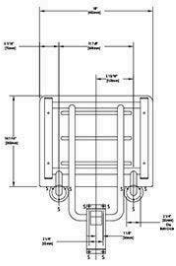

Finish

Satin Finish Stainless Steel

Dimensions

Seat is 455mm wide

Projects 400mm from wall

SPECIFICATION

MPN	B-5191
Brand	Bobrick
Product Width	455mm
Projection or Length	400mm
Product Finish or Colour	Ivory / Satin Stainless
Product Material	304 Stainless Steel, Phenolic Resin
Includes Fixing Screws	Yes
Open Projection	400mm
Closed Projection	140mm
Blocking Required	Yes
Max Door Weight	227kg
Number of Brackets	2
Product Warranty	1 Year

Bobrick B5191 Folding Shower Seat - 455 W x 400mm D

Scan to view online and for additional product information , or call us on **1800 555 600**.

Print Date: 25/4/24

ADDITIONAL IMAGES

Bobrick B5191 Folding Shower Seat - 455 W x 400mm D
Scan to view online and for additional product information , or call us on **1800 555 600**.