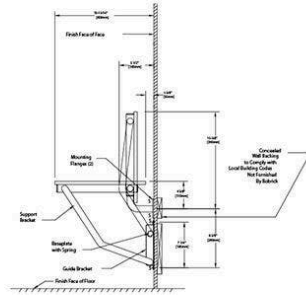

SAFETY WARNING: Shower seats must be adequately secured to the wall. Seat support weight should not exceed 227kg.

Material

Seat is constructed of water-resistant, ivory coloured, 8mm thick solid phenolic
Frame and mounting brackets are 304 Grade Stainless Steel

Finish

Satin Finish Stainless Steel

Dimensions

Seat is 455mm wide

Projects 400mm from wall

SPECIFICATION

MPN	B-5191
Brand	Bobrick
Product Width	455mm
Projection or Length	400mm
Product Finish or Colour	Ivory / Satin Stainless
Product Material	304 Stainless Steel, Phenolic Resin
Includes Fixing Screws	Yes
Open Projection	400mm
Closed Projection	140mm
Blocking Required	Yes
Max Door Weight	227kg
Number of Brackets	2
Product Warranty	1 Year

Bobrick B5191 Folding Shower Seat - 455 W x 400mm D

Scan to view online and for additional product information , or call us on **1800 555 600**.

Print Date: 25/4/24

ADDITIONAL IMAGES

Bobrick B5191 Folding Shower Seat - 455 W x 400mm D
Scan to view online and for additional product information , or call us on **1800 555 600**.