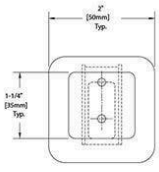

Bobrick B677 Towel Pin - Polished Stainless Steel
Scan to view online and for additional product information , or call us on **1800 555 600**.

Print Date: 30/4/24