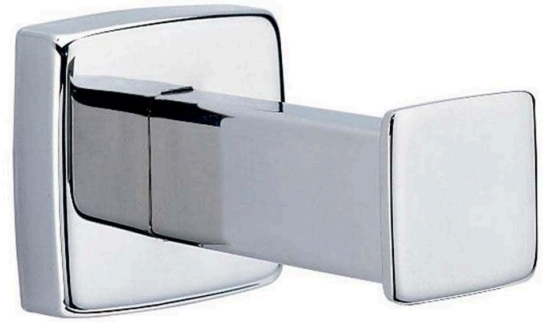

## Bobrick B677 Towel Pin - Polished Stainless Steel

SKU BOB677

MPNB-677

#### Bobrick B677 Surface Mounted Towel Pin

##### Finish

Bright polished stainless steel