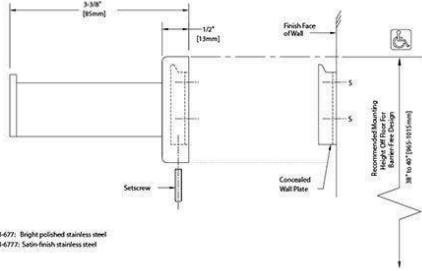

Bobrick B677 Towel Pin - Polished Stainless Steel
Scan to view online and for additional product information , or call us on **1800 555 600**.

Print Date: 30/4/24