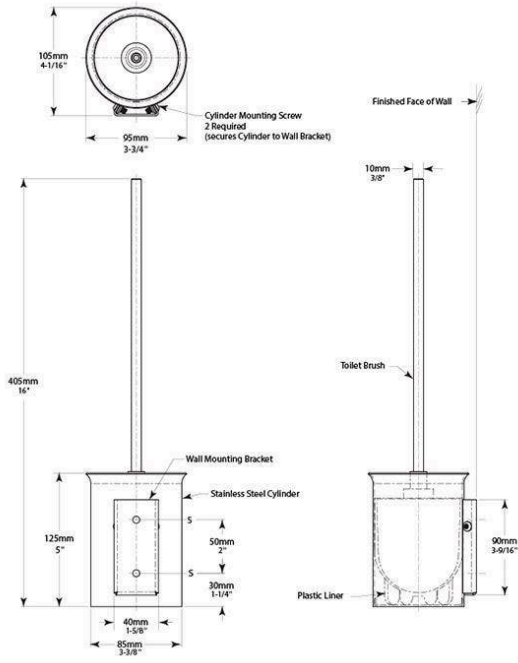

Bobrick B544 Toilet Brush Holder - Cubicle Series - Satin Stainless Steel

SKU BOB544

MPNB-544

DESCRIPTION

Bobrick B544 Cubicle Collection Toilet Brush Holder - SSS

Water reservoir included
Stainless steel handle with replaceable nylon brush head

Material

304 grade stainless steel

Finish

Satin stainless steel

Dimensions

Overall height 405mm
Projection 105mm

SPECIFICATION

| | |
|---------------------------------|-----------------------------|
| MPN | B-544 |
| Brand | Bobrick |
| Product Width | 85mm |
| Product Height | 405mm |
| Product Finish or Colour | Satin Stainless Steel (SSS) |
| Product Material | 304 Stainless Steel |
| Fixing | Concealed Fixed |
| Product Warranty | 1 Year |

ADDITIONAL IMAGES

Bobrick B544 Toilet Brush Holder - Cubicle Series - Satin Stainless Steel
Scan to view online and for additional product information , or call us on **1800 555 600**.

Print Date: 26/4/24