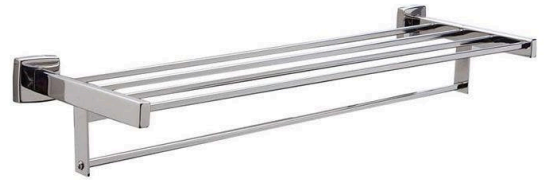

Bobrick B676 Towel Shelf with Towel Rail - Polished Stainless Steel - 610mm w

SKU BOB676-24

MPNB-676X24

DESCRIPTION

Bobrick B676 Surface Mounted Towel Shelf with Towel Bar

Shelf consists of four square tubes

Material

304 grade stainless steel

Finish

Bright polished stainless steel

Measurements

Projects 215mm from wall

Bar length 610mm

Overall length 650mm

SPECIFICATION

MPN	B-676X24
Brand	Bobrick
Product Length	610mm
Product Width	660mm
Product Height	50mm
Projection or Length	215mm
Product Finish or Colour	Chrome Polish (CP)
Product Material	304 Stainless Steel
Fixing	Concealed Fixed
Centre to Centre Distance	610mm
Blocking Required	Yes
Number of Rails	4
Orientation	Horizontal
Number of Brackets	2
Product Warranty	1 Year