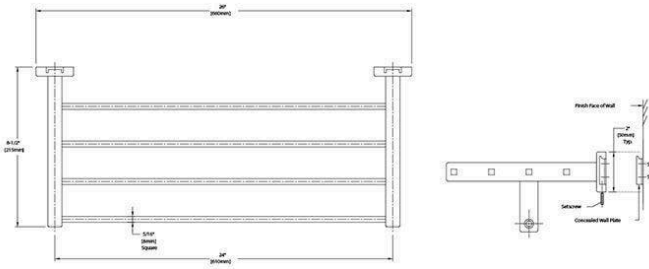

Bobrick B676 Towel Shelf with Towel Rail - Polished Stainless Steel - 610mm w

SKU BOB676-24

MPNB-676X24

DESCRIPTION

Bobrick B676 Surface Mounted Towel Shelf with Towel Bar

Shelf consists of four square tubes

Material

304 grade stainless steel

Finish

Bright polished stainless steel

Measurements

Projects 215mm from wall

Bar length 610mm

Overall length 650mm

SPECIFICATION

MPN	B-676X24
Brand	Bobrick
Product Length	610mm
Product Width	660mm
Product Height	50mm
Projection or Length	215mm
Product Finish or Colour	Chrome Polish (CP)
Product Material	304 Stainless Steel
Fixing	Concealed Fixed
Centre to Centre Distance	610mm
Blocking Required	Yes
Number of Rails	4
Orientation	Horizontal
Number of Brackets	2
Product Warranty	1 Year

Bobrick B676 Towel Shelf with Towel Rail - Polished Stainless Steel - 610mm w
Scan to view online and for additional product information , or call us on **1800 555 600**.

Print Date: 26/4/24

ADDITIONAL IMAGES